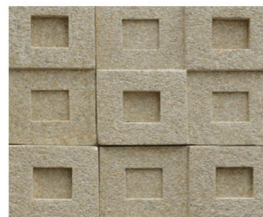

GT **STONE WORKS**®

GRANITE WALL CLADDINGS

A timeless favorite with new colors and finishes...

Offering the profiles from our popular Manufactured Wall Claddings, Our multifleck colors replicates the finish and texture of granite.

Our Granite Coating System can also be used for your existing walls made of concrete, fiber, gypsum, aluminum, wood, metal and glass.

ZURGA Romina

ZURGA Artico

ZURGA Alabastro

CUTSTONE Fortuna

FLAT HAMMER GRANDE Fortuna

FLAT HAMMER GRANDE Delmar

DRY STACK LEDGE Romina

RIVERSTONE Sycamore

RIVERSTONE Knotwood

RIVERSTONE Silverleaf

MONDRIAN Romina

MONDRIAN Alabastro

MONDRIAN Impala

JACOBSEN Artico

JACOBSEN Impala

GRAND BAMBOO LEDGE Impala

GRAND BAMBOO LEDGE Romina

HAWK Artico / **SHADOWLEDGE** Impala

GRANITE WALL CLADDING FINISHES is not anymore a distant dream to homeowners but a welcoming reality.