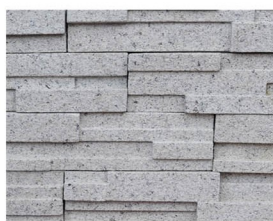

RAZORLEDGE Impala

CRAFT STONE Alabastro

CRAFT STONE Romina

HAFFINGTON Mirada

SUAVICE STONE Romina

SUAVICE STONE Artico

HAWK Impala

HAWK Romina

HAFFINGTON Cerrito

FOR BEST RESULTS USE

HEAVY DUTY ADHESIVE

WATER-BASED SEALER

DIAMOND SEALER

GOTHAM Romina

GOTHAM Alabastro

FORTRESS[®] ADMIXTURES & SEALERS