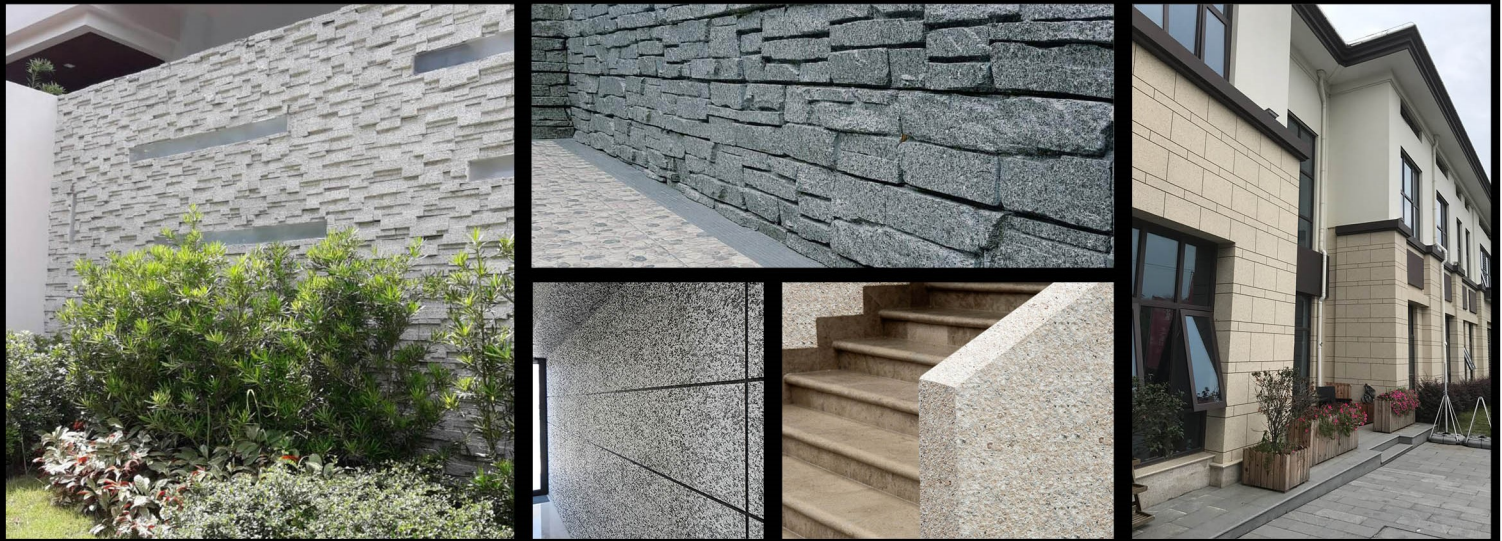

GT **STONE WORKS**®

GRANITE WALL CLADDINGS

A timeless favorite with new colors and finishes...

Offering the profiles from our popular Manufactured Wall Claddings, Our multifleck colors replicates the finish and texture of granite.

Our Granite Coating System can also be used for your existing walls made of concrete, fiber, gypsum, aluminum, wood, metal and glass.

ZURGA Romina

ZURGA Artico

ZURGA Alabastro

CUTSTONE Fortuna

FLAT HAMMER GRANDE Fortuna